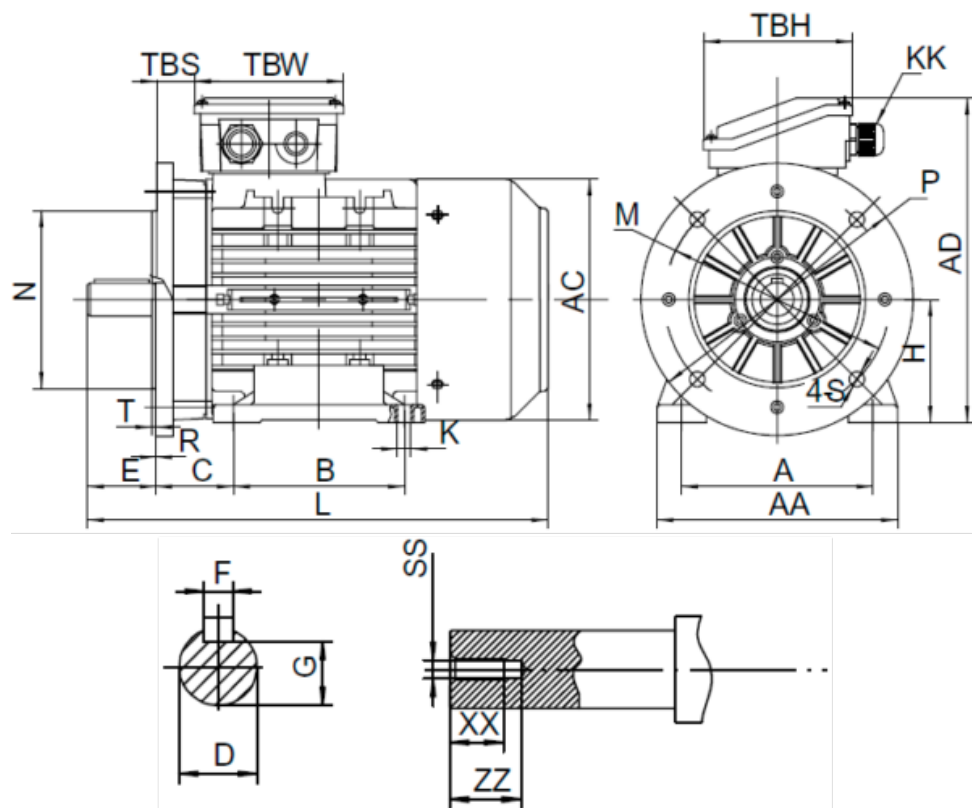

Data Sheet

Article number: 2518015006270140

Description: Kleedrive T3A 160L2-6 15.0kw 900 rpm UL/CSA
3x400/690V 50 HZ IP55 B35 Eff=90,3%

Measures

A = 254	F = 12	TBW = 148
AA = 314	G = 37	XX = 36
AC = Ø314	H = 160	ZZ = 45
AD = 391	HD = 231	
B = 254	L = 660	
C = 108	SS = M16	
D = Ø42	TBH = 148	
E = 110	TBS = 64	